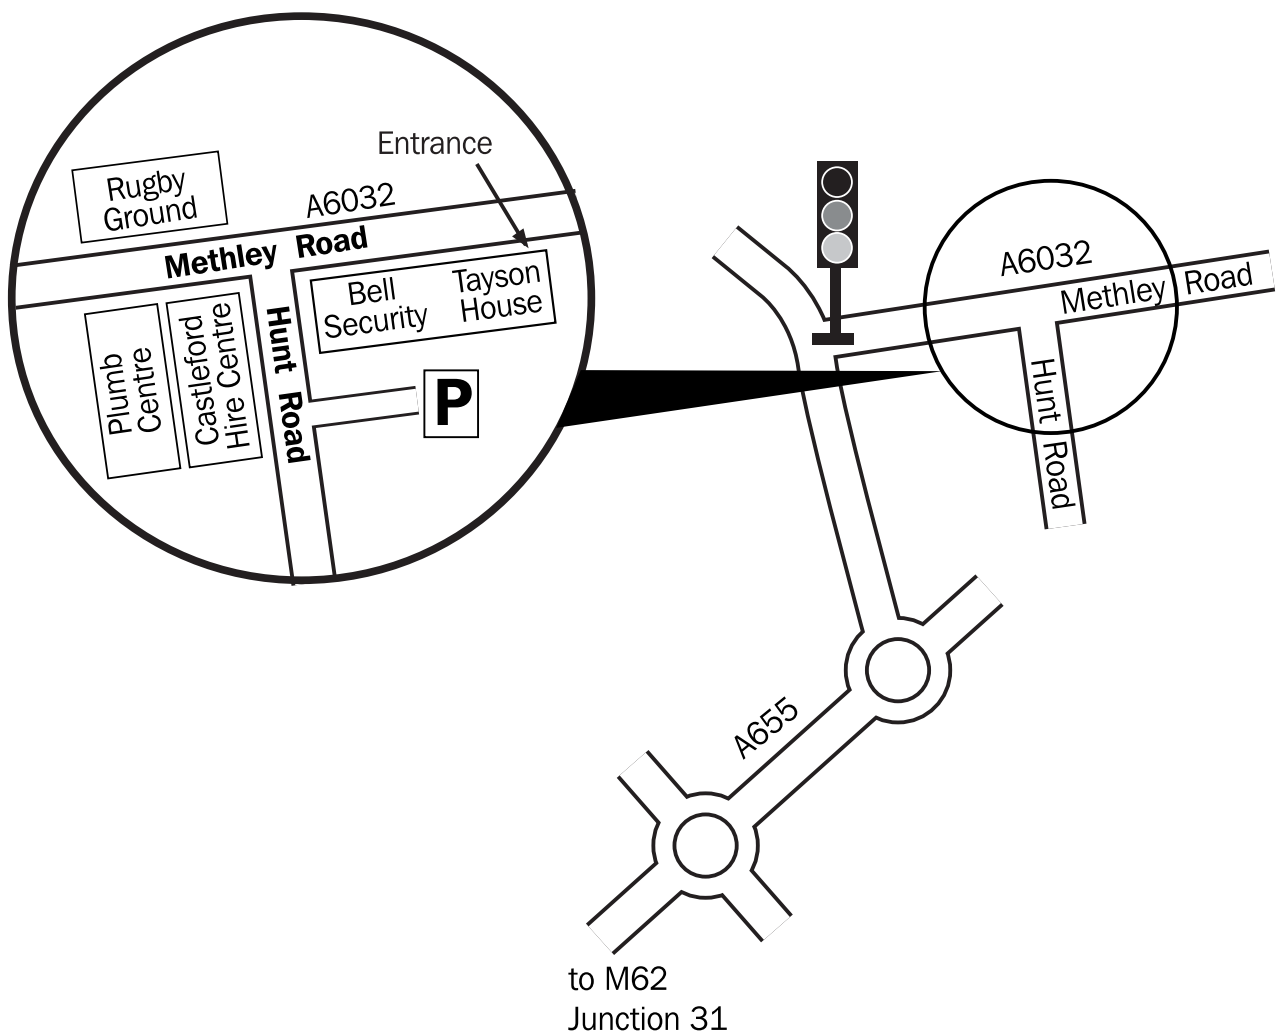

## DIRECTIONS: From M62 Junction 31

At roundabout, take the exit A655 Castleford.  
Next roundabout straight on A655.  
Next mini roundabout straight on and up hill to  
Roundabout and turn left onto the A639 Leeds.  
At the traffic lights turn right A6032 Methley Road.  
Turn right into Hunt Road immediately after  
Castleford Hire Centre. First left into car park  
at rear of Tayson House. Walk around to front of  
building to furthest door - up to 2nd floor.